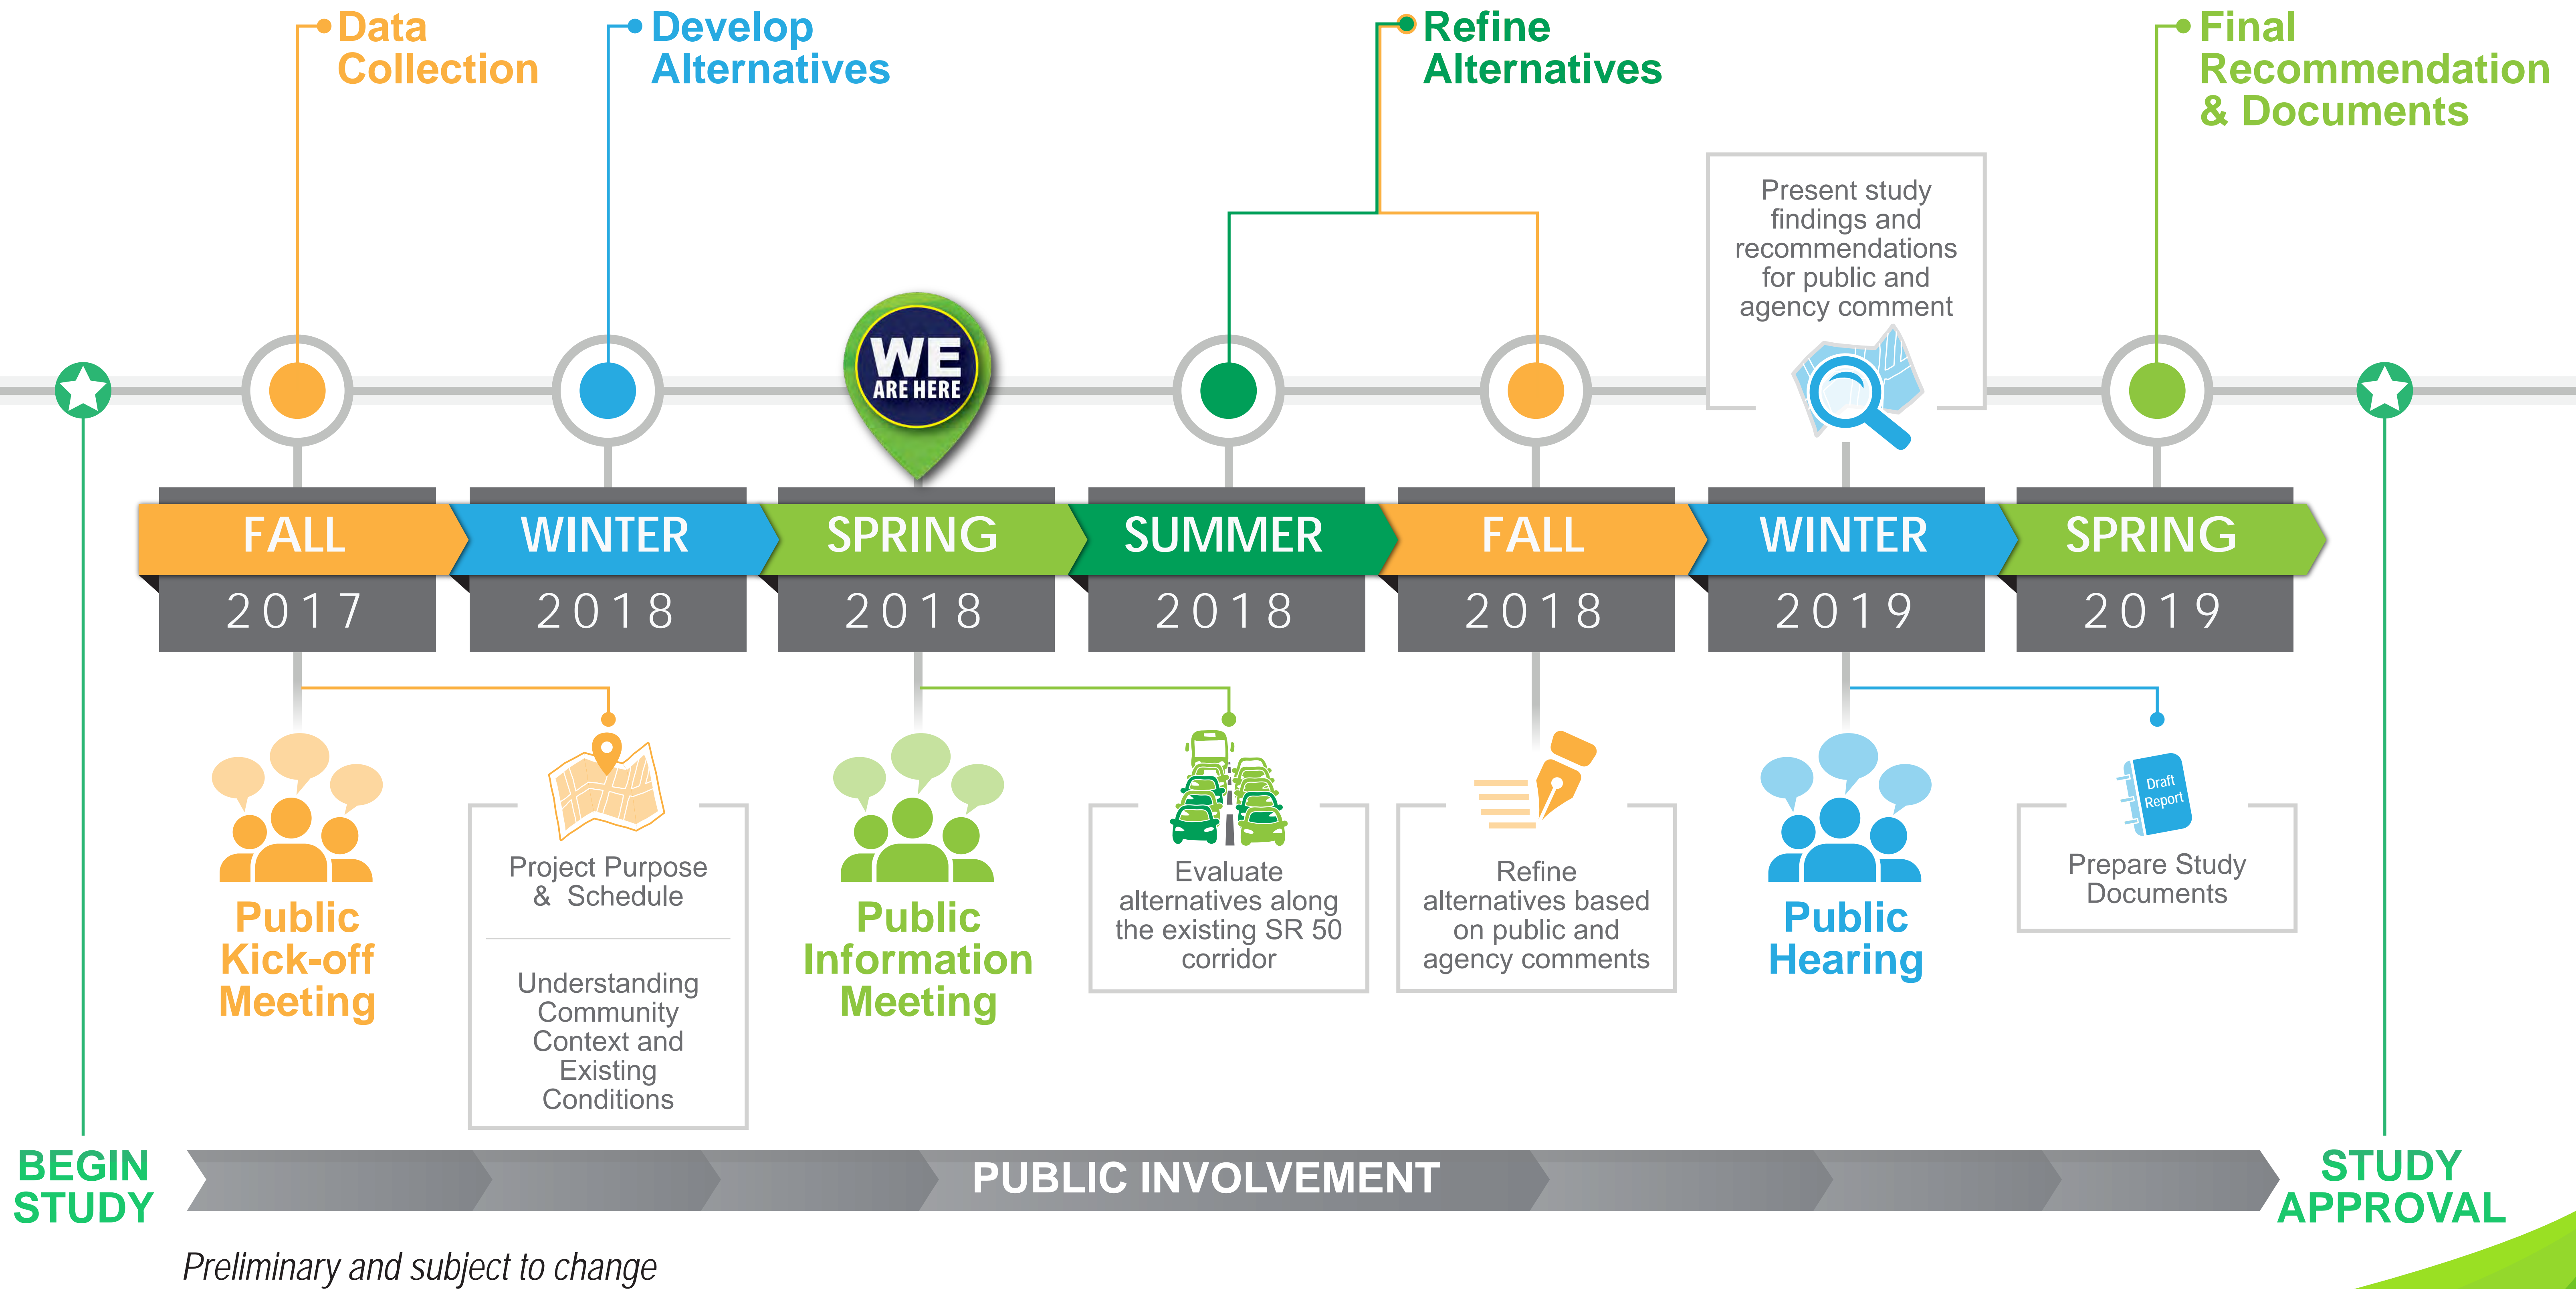

Study Process and Schedule

4

Florida's Turnpike Enterprise is committed to providing opportunities for community input throughout the study process. Public comments are evaluated during the alternatives development process.