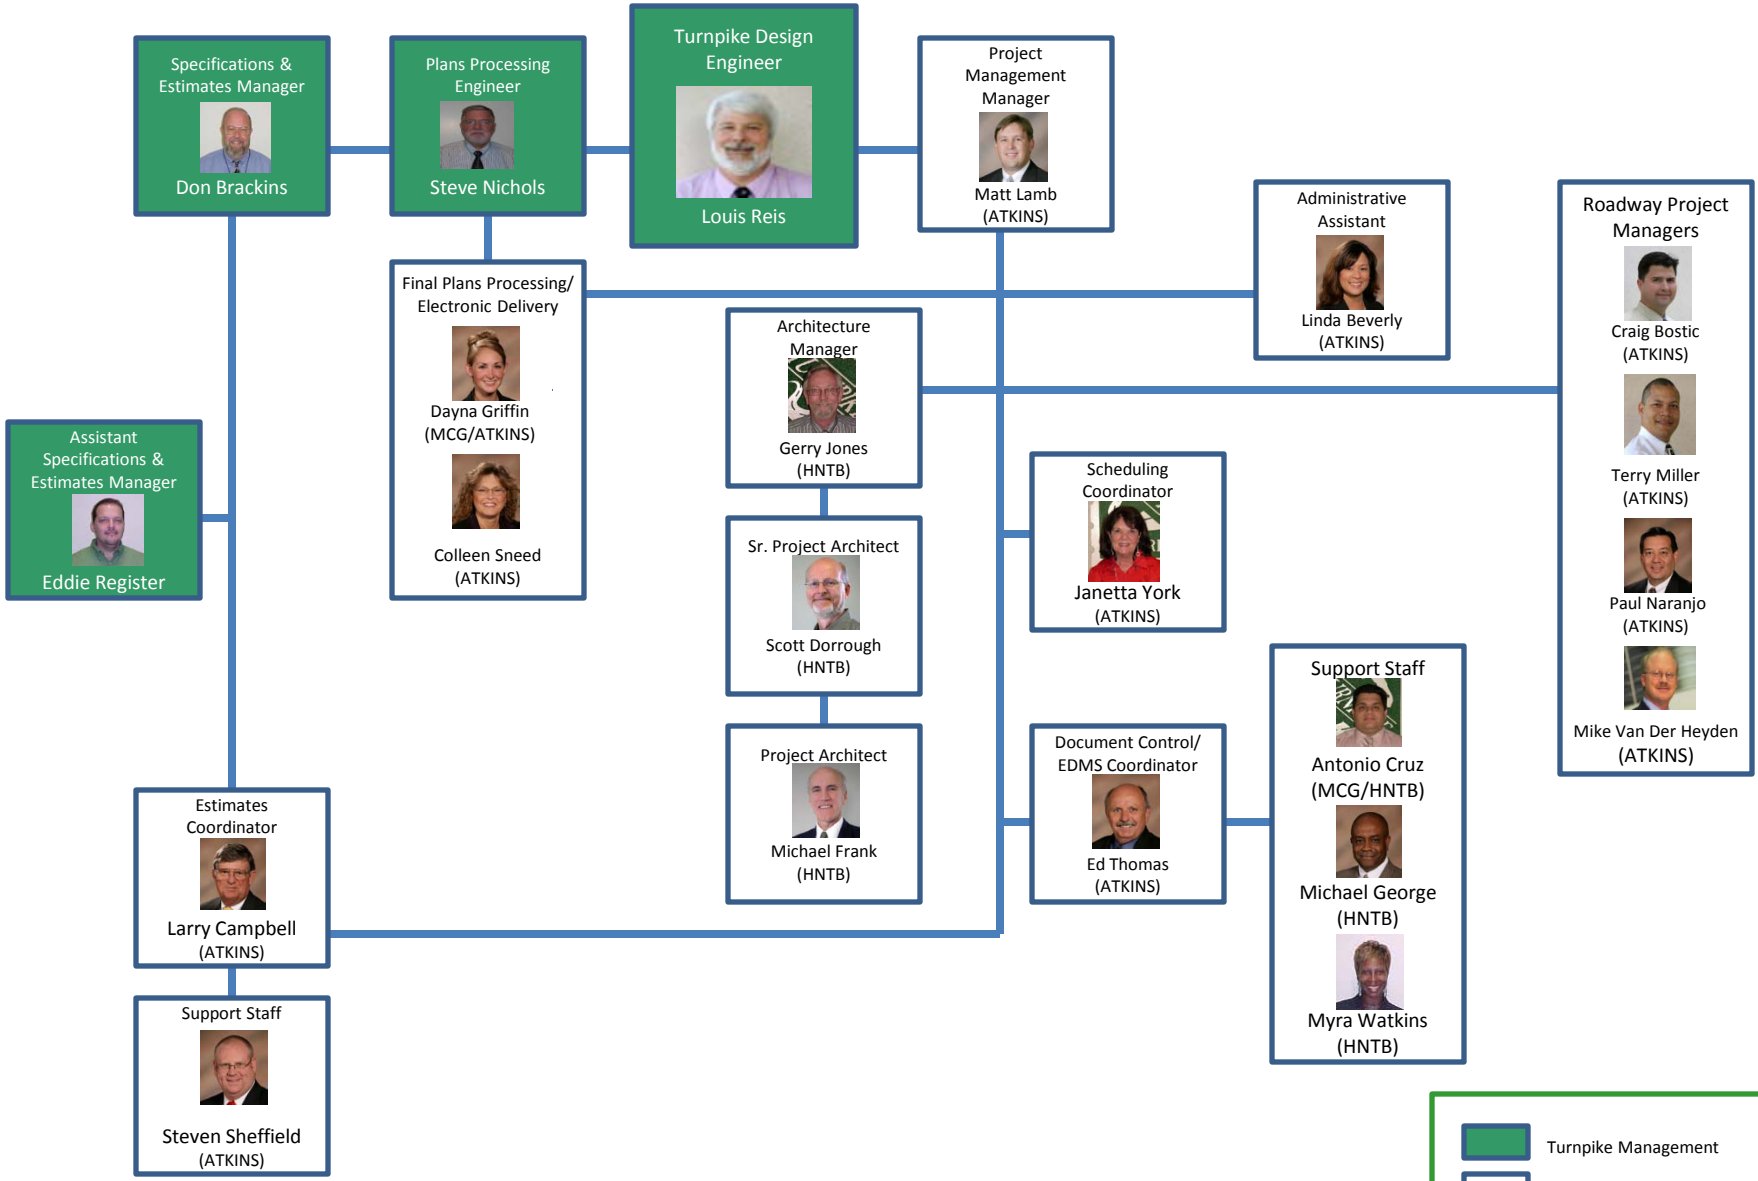

PROJECT MANAGEMENT

Revised: 8/9/2011

 Turnpike Management
 Field Office Staff

Turnpike GC team functional reporting relationships are shown. Additional reporting relationships for corporate HR/administrative purposes are not shown.