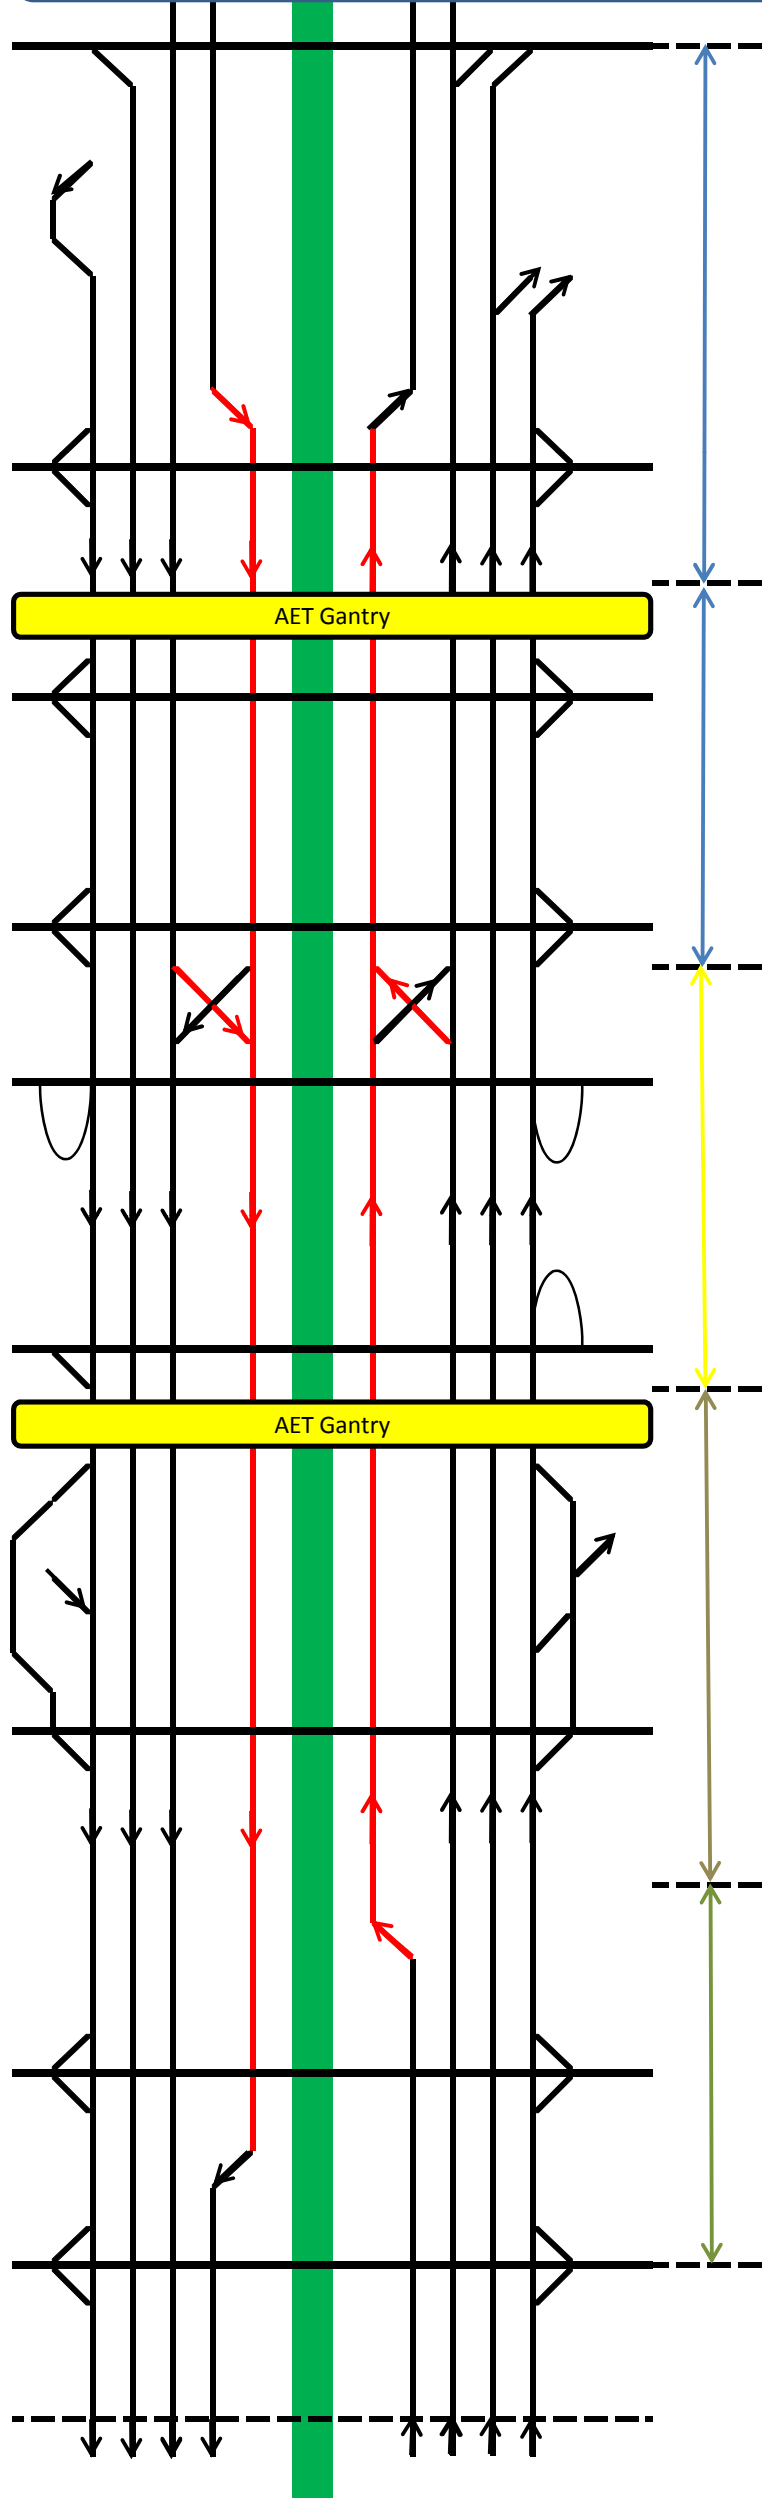

Veterans Expressway

Existing

To / From Tampa / I-275 / etc.

Proposed

To Tampa / I-275 / etc. From Tampa / I-275 / etc.

- Van Dyke (MP 14)
- to/from Dale Mabry (MP 13)
- Hutchison (MP 12)
- Sugarwood Mainline Plaza
- Ehrlich (MP 10)
- Gunn (MP 9)
- Wilsky (MP 8)
- Linebaugh (MP 7)
- Anderson Mainline Plaza
- to/from Anderson Road (MP 6)
- Waters (MP 6)
- Hillsborough (MP 4)
- Memorial (MP 3)

Not to Scale

FPID# 429350-4
Widen Sugarwood Plaza to Van Dyke

FPID# 429350-1
Widen S. of Gunn to Sugarwood Plaza

FPID# 406152-1
Widen S. of Linebaugh to S. of Gunn

FPID# 406152-1
Widen Barry to S. of Linebaugh

FPID# 406151-1
Widen Memorial to Barry

Legend:

Updated 4-5-2013