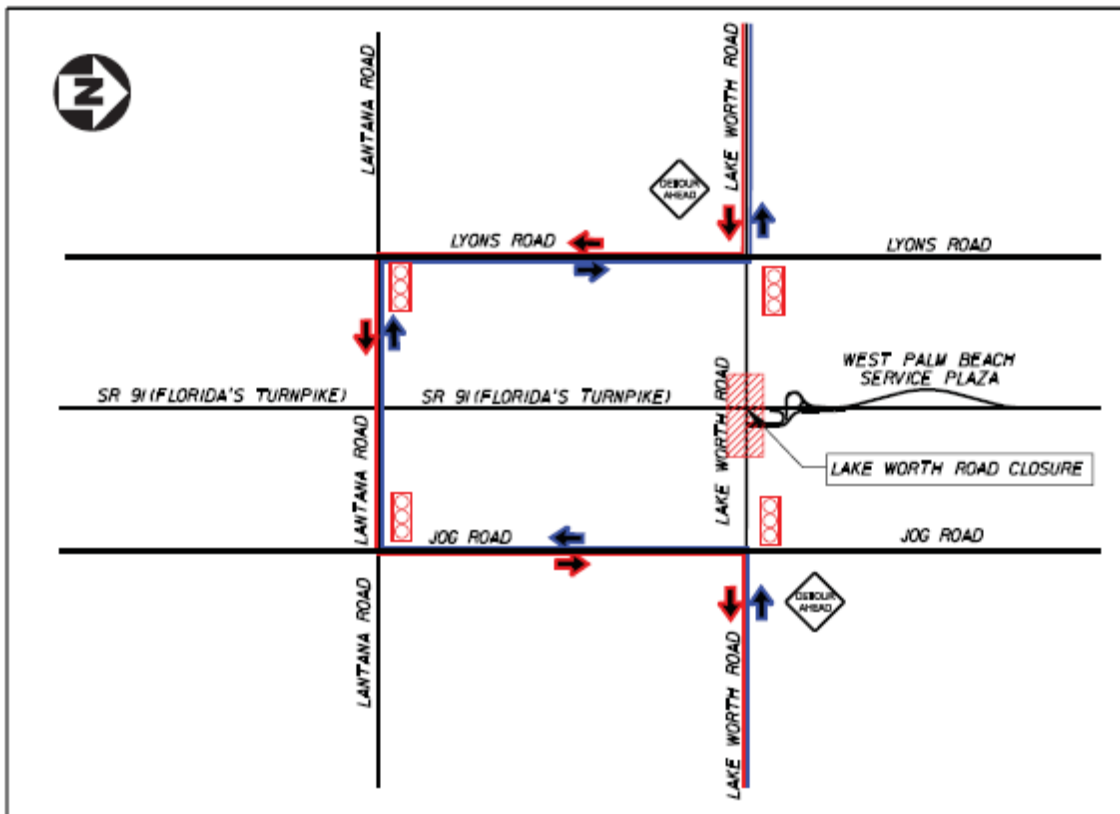

NIGHTTIME ROAD CLOSURE on LAKE WORTH near Florida's Turnpike

Dates and Times of closure:

Fri, Oct 2 from 9 p.m. to 6 a.m. * Sat, Oct 3 from 9 p.m. to 6 a.m. * Sun, Oct 4 from 9 p.m. to 6 a.m.

DETOUR MAP:

Eastbound drivers on Lake Worth Road should follow the red arrows.

Westbound drivers on Lake Worth Road should follow the blue arrows.

For more information on this NIGHTTIME ROAD CLOSURE on LAKE WORTH
please call 1-800-749-7453.

For up-to-date real time traffic information motorists should call 511